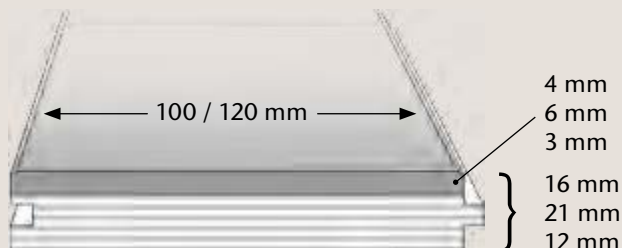

Herringbone 90°

Right / left strips
16 mm with 4 mm oak top layer
21 mm with 6 mm oak top layer
12 mm with 3 mm oak top layer (Reno)
Base birch plywood, tongue and groove 4 sides, micro bevel 4 sides (GO 4),
produced according to EN 13489. Quality: marquant & nature

Chevron 45°

16 mm mit 4 mm Eiche Nutzschicht
21 mm mit 6 mm Eiche Nutzschicht
12 mm mit 3 mm Eiche Nutzschicht (Reno)
Trägerplatte Multiplex Birke, 3-seitig Nut, 1 Längsseite Feder, 4-seitig leicht gefast,
produziert nach EN 13489. Qualität: markant & natur

Point de hongrie 45°

16 mm avec 4 mm de parement chêne
21 mm avec 6 mm de parement chêne
12 mm avec 3 mm de parement chêne (Reno)
Support multiplex bouleau, 3 côtés rainurés, 1 côté languette tout autour, 4 micro-chanfreins (GO 4),
fabriqué selon la norme EN 13489. Qualité: marquant & nature

Hungarian point 45°

16 mm with 4 mm oak top layer
21 mm with 6 mm oak top layer
12 mm with 3 mm oak top layer (Reno)
Base birch plywood, 3 sides groove, one long side with tongue, micro bevel 4 sides (GO 4),
produced according to EN 13489. Quality: markant & nature

Maße / Dimensions / Sizes

16/4 x 100 / 120 mm
21/6 x 100 / 120 mm
12/3 x 100 / 120 mm

Länge / Longueur / Length

600 mm