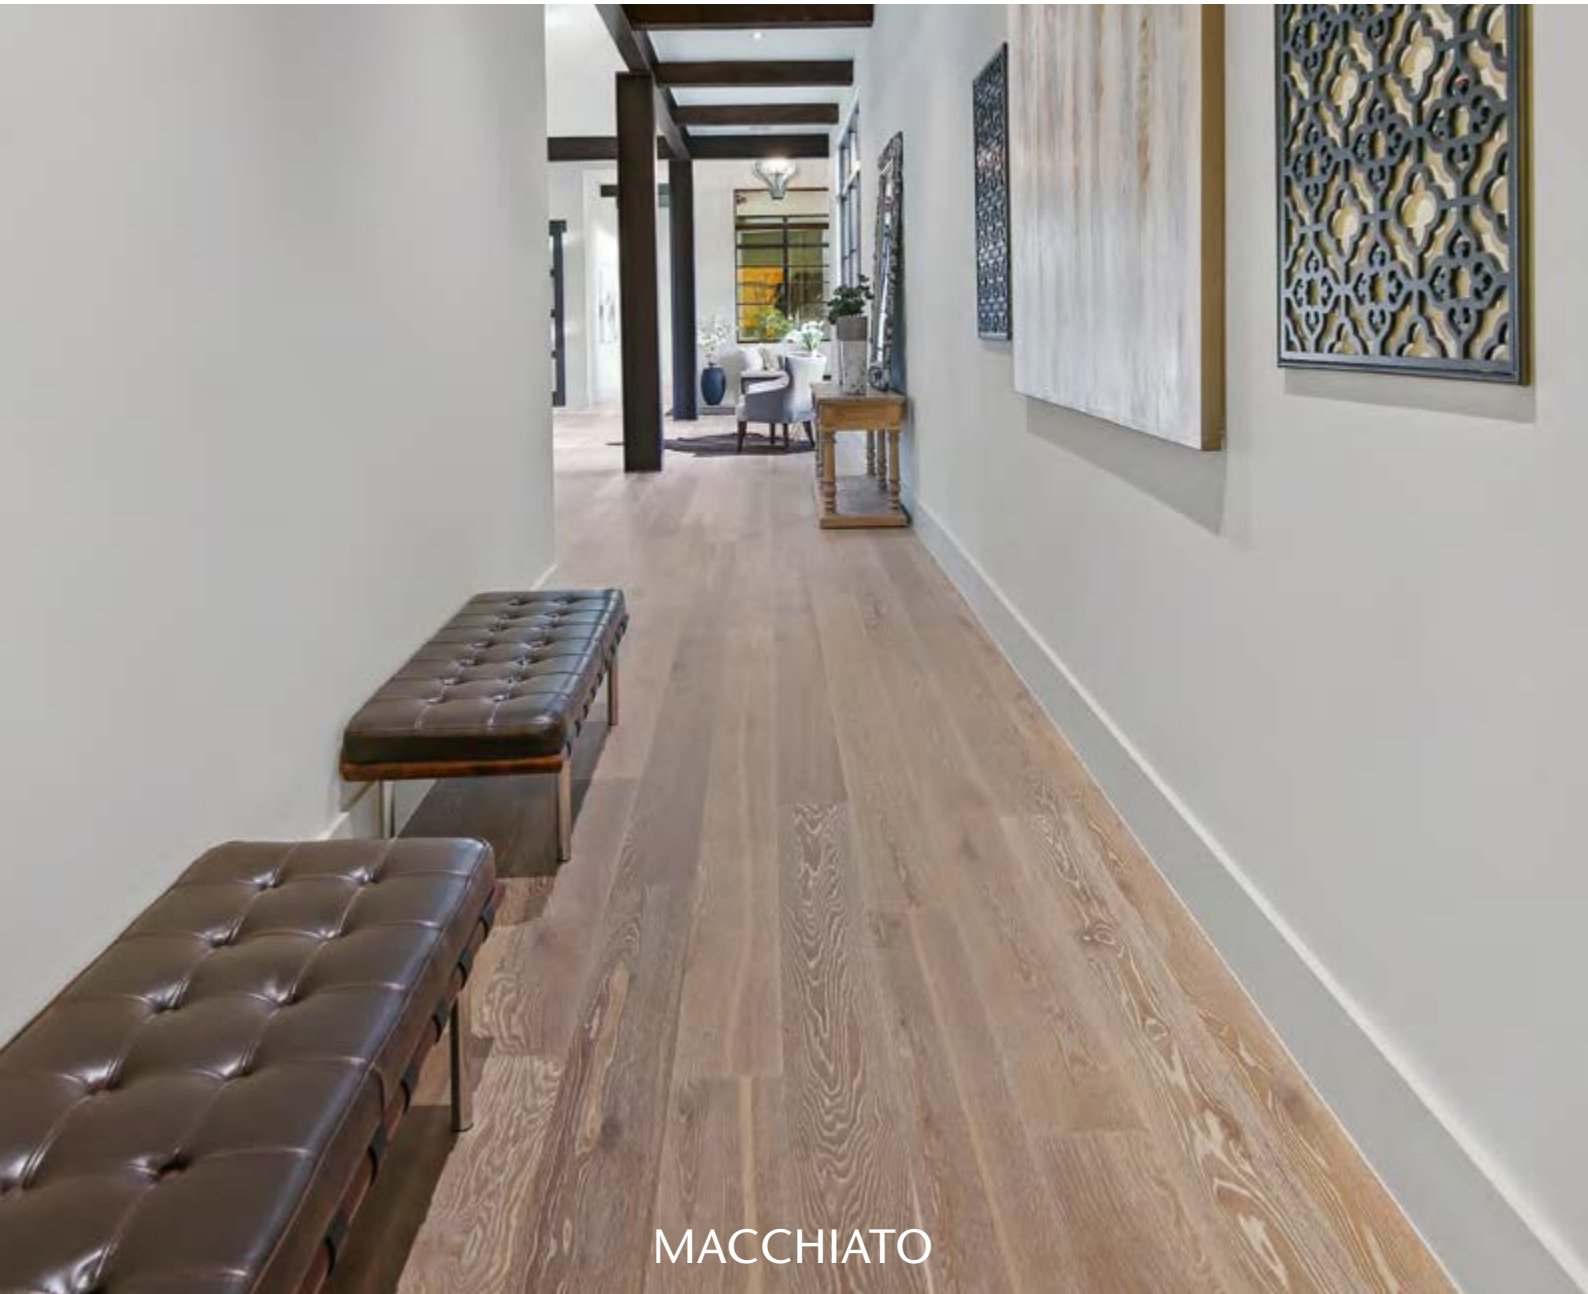

Krügers

MACCHIATO

1835

Heinr. Krüger + Sohn GmbH & Co. KG
An der Kleimannbrücke 52
48157 Münster - Germany

T: +49 (0) 251 9328 0
F: +49 (0) 251 9328 112
E: info@hks1835.com
I: www.hks1835.com