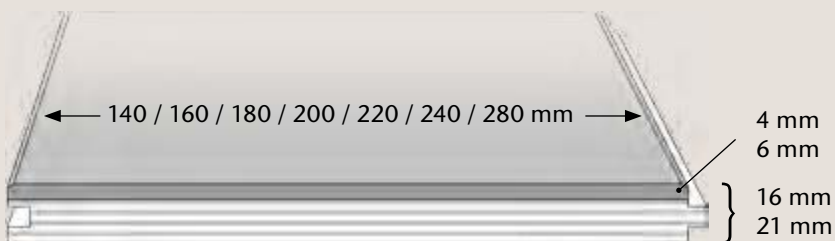

UNSER SORTIMENT / NOTRE GAMME / OUR PRODUCT RANGE

Eiche Landhausdiele

2-Schicht Diele
16 mm mit 4 mm Eiche Nutzschrift
21 mm mit 6 mm Eiche Nutzschrift
12 mm mit 3 mm Eiche Nutzschrift (Reno)
Trägerplatte Birke Multiplex, rundum Nut und Feder, Längskanten gefast,
produziert nach EN 13489. Qualität: markant & natur

Parquet Chêne

Lame 2-plis
16 mm avec 4 mm de parement chêne
21 mm avec 6 mm de parement chêne
12 mm avec 3 mm de parement chêne (Reno)
Support bouleau multiplex, rainures et languettes tout autour, chanfreins sur longitudes (GO2),
fabriqué selon la norme EN 13489. Qualité: marquant & nature

Oak plankwood flooring

2-ply engineered flooring
16 mm with 4 mm oak top layer
21 mm with 6 mm oak top layer
12 mm with 3 mm oak top layer (Reno)
Base birch plywood, tongue and groove 4 sides, micro bevel alongside (GO 2),
produced according to EN 13489. Quality: markant & nature

Maße / Dimensions / Size

16/4 x 140 - 280 mm
21/6 x 140 - 280 mm

Längen / Longueurs / Lengths

600 - 2000 / 2400 / 2600 / 2800 mm